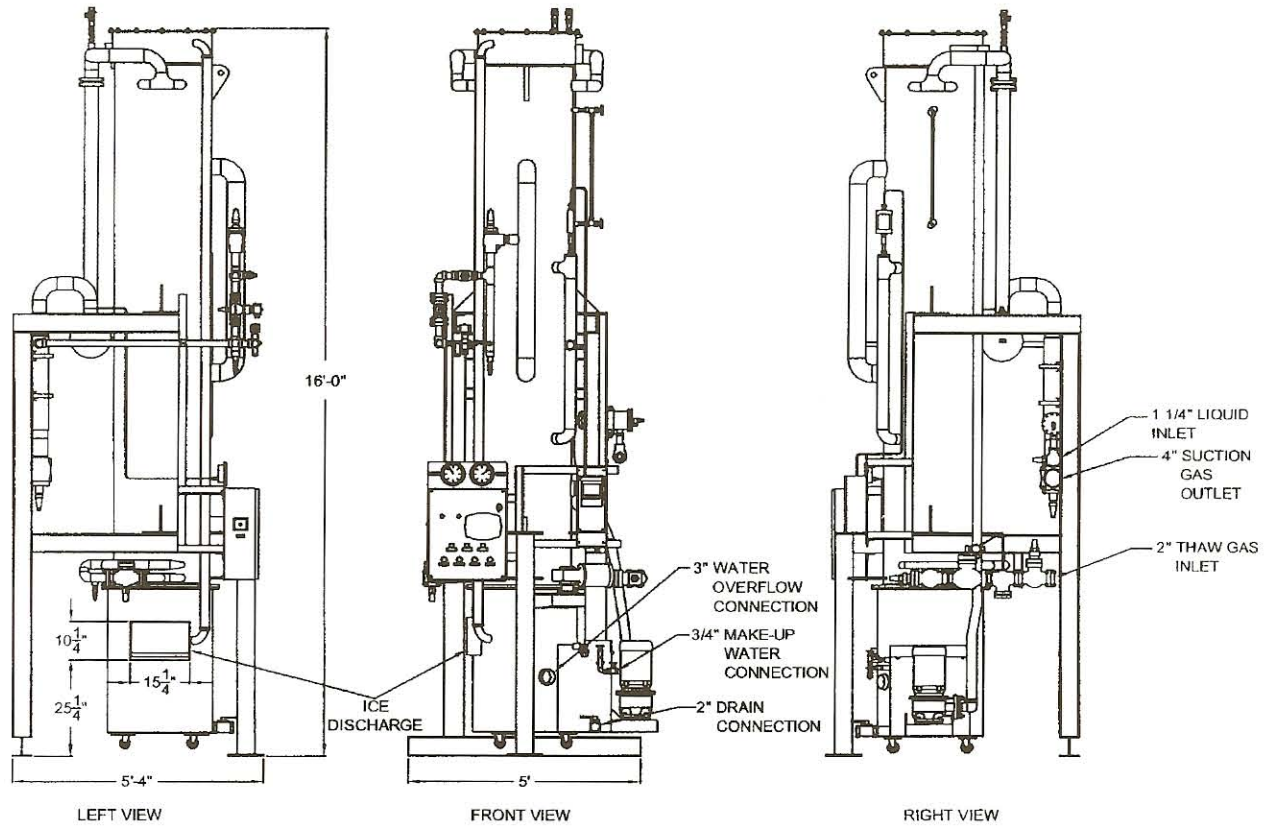

P24FL

Vogt Tube-Ice Machines

Standard Features

- 3 Ice Sizes:
7/8", 1 1/8", 1 3/8" diameter
- Up to 25 tons per day
- 25 Year Lifetime Factory Warranty*
- Stainless Steel Water Pump with TEFC Motor
- R22 Refrigerant
- Factory Tested and Certified
- Easily Maintained Stainless Steel Cutter and Water Tank
- Controls U.L. Approved
- High Energy Efficiency

VOGT TUBE-ICE[®] MACHINES

Model P24FL

SPECIFICATIONS												
MODEL P24FL (R-22 Refrigerant)												
STANDARD CAPACITY, TONS PER 24 HOURS												
WATER TEMP.	7/8" DIA. ICE			1 1/8" DIA. ICE			1 3/8" DIA. ICE					
80 °F	24.0			22.5			20.2					
70 °F	25.5			23.7			21.3					
60 °F	27.0			25.1			22.6					
50 °F	28.0			26.6			24.0					
WEIGHT (LBS)	OPERATING: 8,000 SHIPPING: 6,200			OPERATING: 8,000 SHIPPING: 6,200			OPERATING: 8,000 SHIPPING: 6,200					
STANDARD ELECTRICAL REQUIREMENTS	230 V, 3P, 60 Hz - 460V, 3P, 60 Hz - 400V, 3P, 50 Hz (OPTIONAL ELECTRICAL ARRANGEMENTS ON REQUEST)											
CAPACITY TABLE, TONS PER 24 HOURS (AT SUCTION TEMPERATURE °F)												
WATER TEMPERATURE	0			5			15			20		
	7/8"	1 1/8"	1 3/8"	7/8"	1 1/8"	1 3/8"	7/8"	1 1/8"	1 3/8"	7/8"	1 1/8"	1 3/8"
80 °F	31.0	29.4	26.5	28.0	26.5	23.9	19.5	18.2	16.3	14.5	13.6	12.2
70 °F	33.0	30.9	27.8	29.5	27.9	25.2	21.0	19.2	17.2	16.0	14.4	12.9
60 °F	34.5	32.6	29.4	31.0	29.5	26.6	22.0	20.3	18.3	17.0	15.3	13.7
50 °F	36.0	34.4	31.1	32.5	31.2	28.2	23.0	21.6	19.5	18.0	16.3	14.6