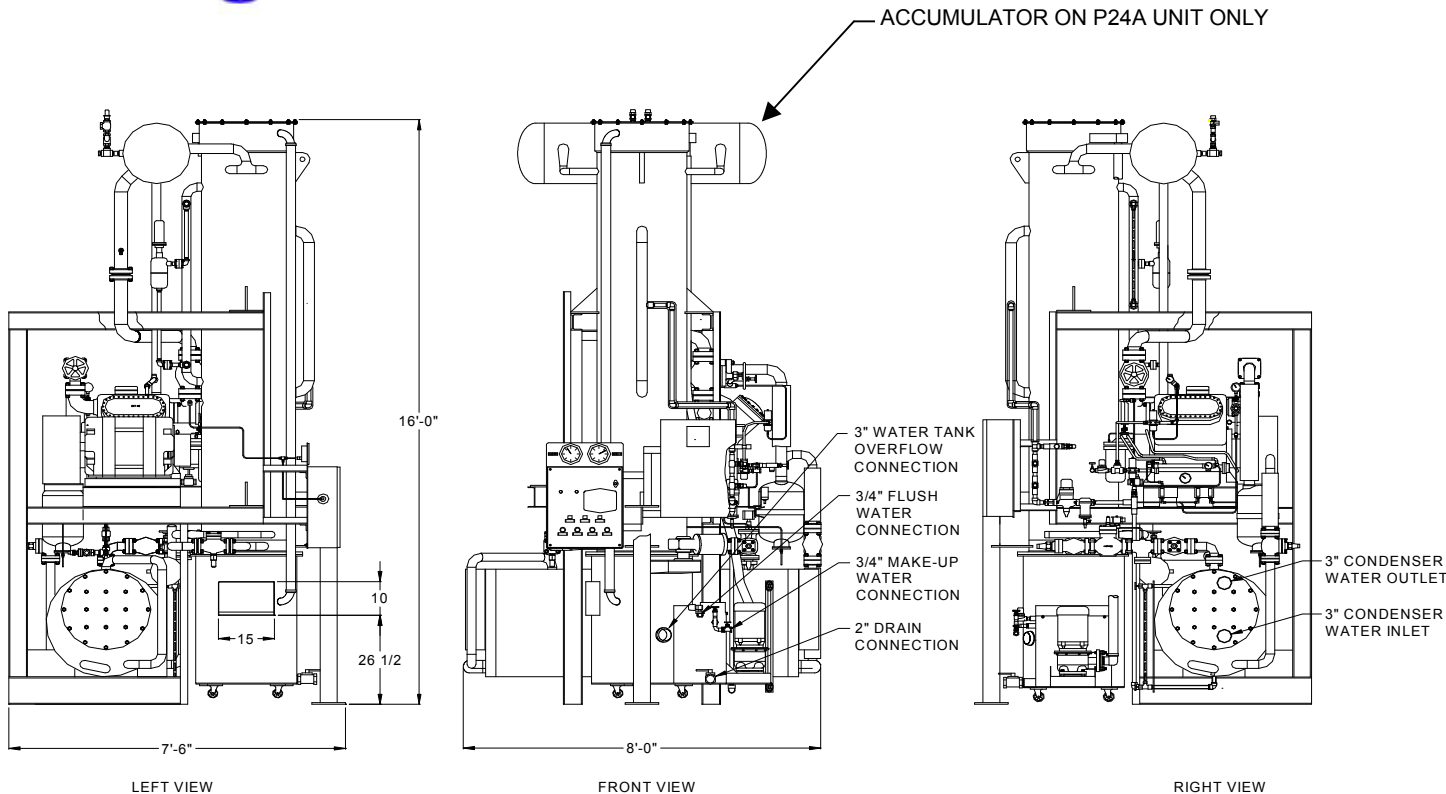

# Vogt Tube-Ice Machines

SPECIFICATIONS						
	MODEL P24A (Ammonia Refrigerant)			MODEL P24F (R-404a Refrigerant)		
WATER TEMPERATURE	STANDARD CAPACITY, TONS PER 24 HOURS					
	7/8" DIA. ICE	1 1/8" DIA. ICE	1 3/8" DIA. ICE	7/8" DIA. ICE	1 1/8" DIA. ICE	1 3/8" DIA. ICE
80 °F	20.5	21.5	20.0	21.7	22.6	21.9
70 °F	21.5	22.6	21.0	22.8	23.8	23.1
60 °F	22.6	23.9	22.2	24.0	25.1	24.3
50 °F	23.8	25.3	23.4	25.3	26.5	25.7
WEIGHT (LBS)	OPERATING: 13,360 SHIPPING: 11,800	OPERATING: 13,760 SHIPPING: 12,200	OPERATING: 13,760 SHIPPING: 12,200	OPERATING: 13,160 SHIPPING: 11,600	OPERATING: 13,560 SHIPPING: 12,000	OPERATING: 13,560 SHIPPING: 12,000
STANDARD ELECTRICAL REQUIREMENTS	POWER: 460V, 3P, 60 Hz    CONTROLS: 230 V, 1P, 60 Hz (OPTIONAL ELECTRICAL ARRANGEMENTS ON REQUEST)					